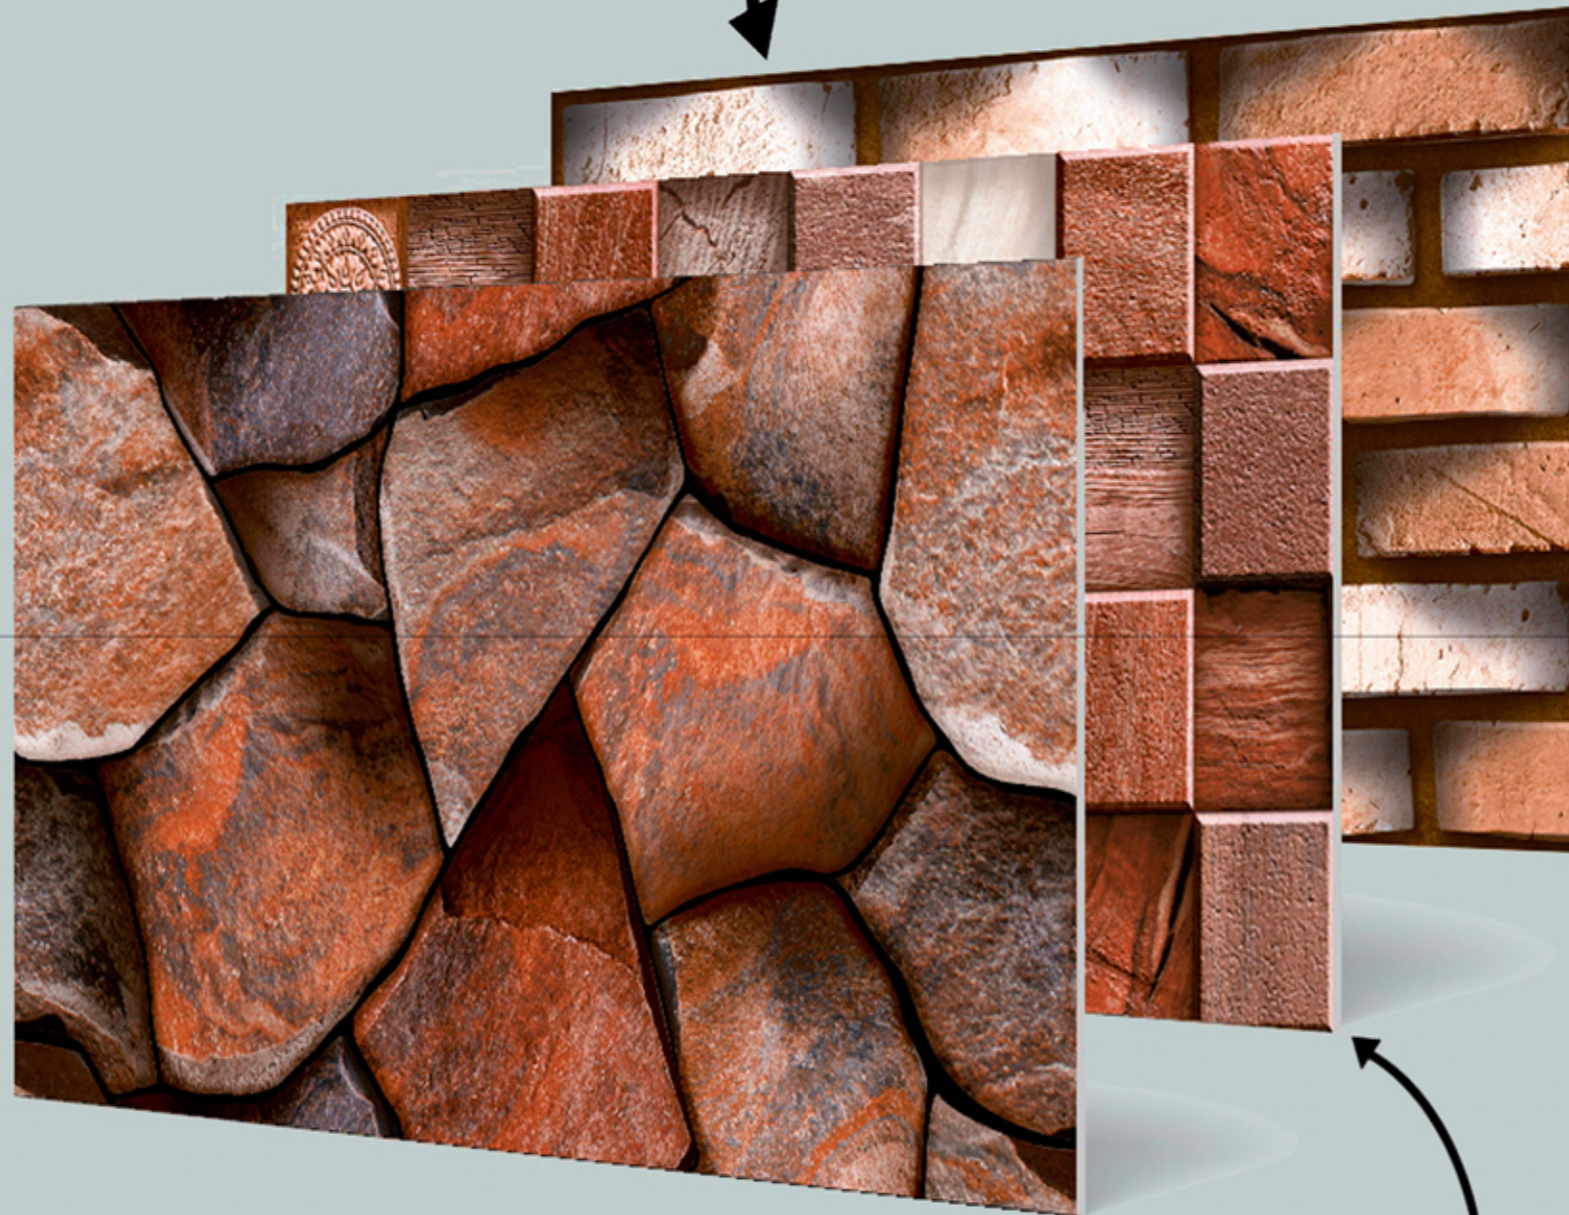

High Depth Elevation

DEPTH UP
5 TO 6 MM

300
X
600
mm

Waterproof 100%

We are believe in quality

Touch To Fill

Table of Contents

COMPANY PROFILE	03
CULTURED SERIES	04
DELFO'S BRICKS SERIES	07
EMPORIO SERIES	10
ESTERNO SERIES	13
GLOOM-STONE SERIES	17

Available Finish surface

High Depth
Punch

CULTURED-02

(RANDOM)

CULTURED-03

(RANDOM)

FEATHER WEIGHT

NATURAL
LOOK